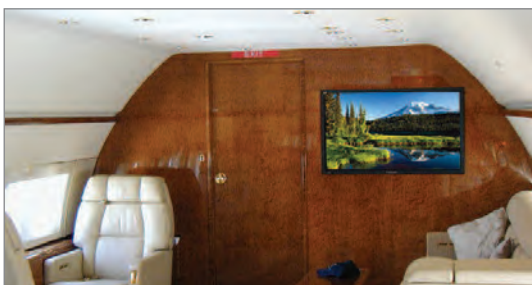

■ 4-YEAR WARRANTY & 500,000 CYCLES GUARANTEED

Our reliable mechanism allows us to offer an industry-leading warranty.

PICTURED: 9.7" AIRBUS MODEL

INSTALLATIONS

Whether you are just beginning to design the interior of your cabin or are seeking to upgrade older technology, ACS provides beautiful monitor options in multiple sizes. For our 1080p Full HD Monitors and 4K Modular Monitors, we offer many PMA-certified brackets and installation kits for seamless integration to your aircraft. Sky High Resolution and cabin interior design intersect to create the ultimate in-flight experience.

EASY-ASSEMBLY INSTALLATION KIT

Our easy-assembly installation kits consist of brackets, shrouds, and associated wiring harnesses. Create a custom, built-in look for your monitors to complement your cabin interior.