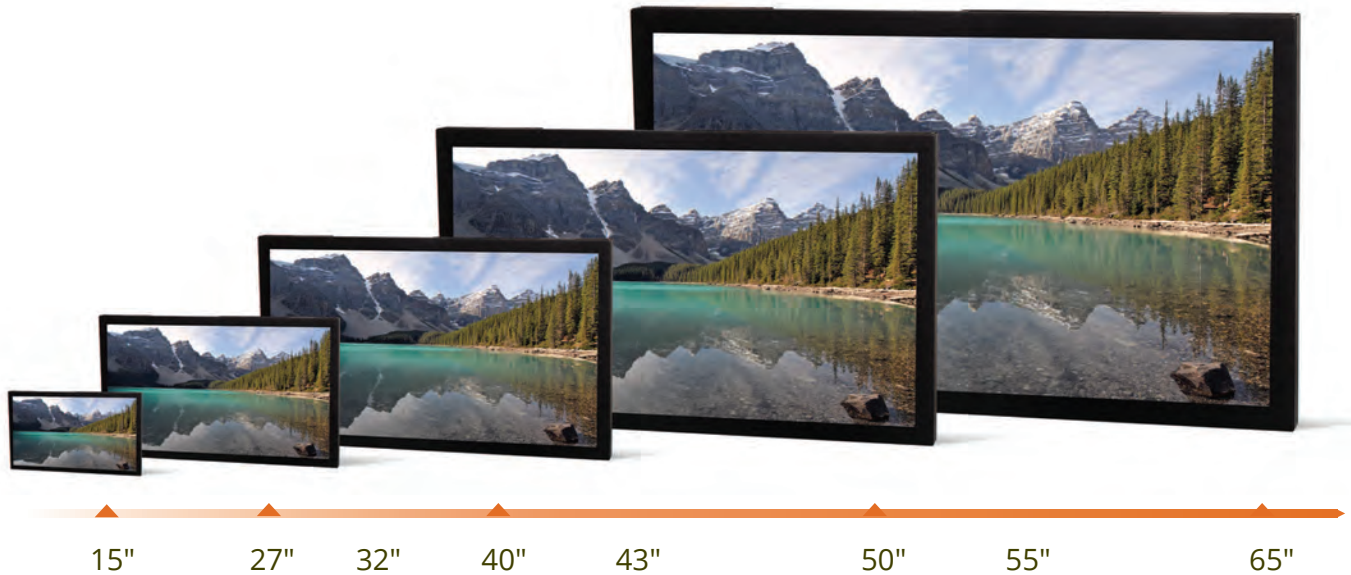

Creating your perfect monitor solution is *easy*.

STEP 1

CHOOSE MONITOR SIZE: 15" - 65"

STEP 2

CHOOSE INPUT MODULES

STEP 3

CONTACT ACS AND PLACE YOUR ORDER