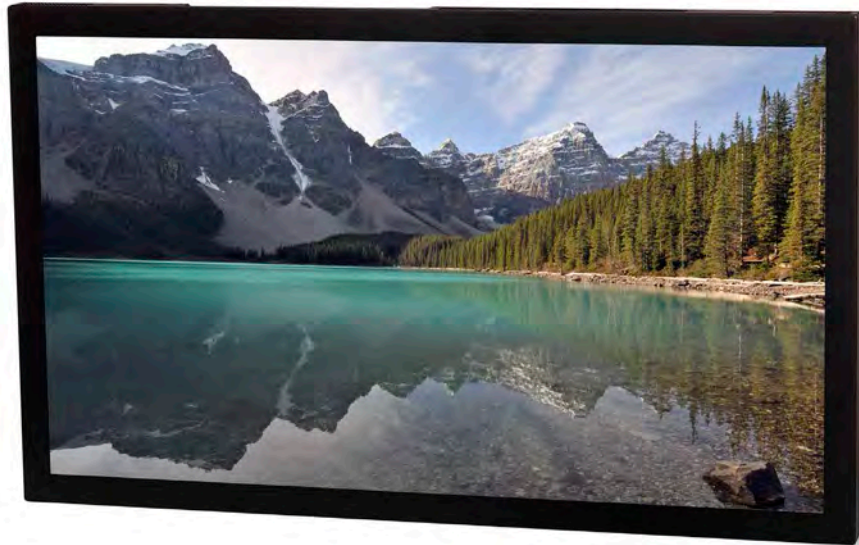

In addition to multiple display sizes, ACS offers an array of input combinations to meet your monitor needs. Our HD Monitors incorporate the most popular sizes and input methods, but if you have unique requirements, our team of seasoned engineers will design and build a monitor around those specifications.

*PLEASE INQUIRE FOR STANDARD DEFINITION LCD MONITORS

4K MODULAR MONITORS

INPUTS YOUR WAY

The first of its kind, the ACS 4K Modular Monitor offers a simple yet effective solution for complex input needs: you choose the inputs. In addition to displaying stunning image detail in a class of its own, this innovative monitor eliminates the headache of trying to match your needs to predetermined combinations – your monitor, your choice.