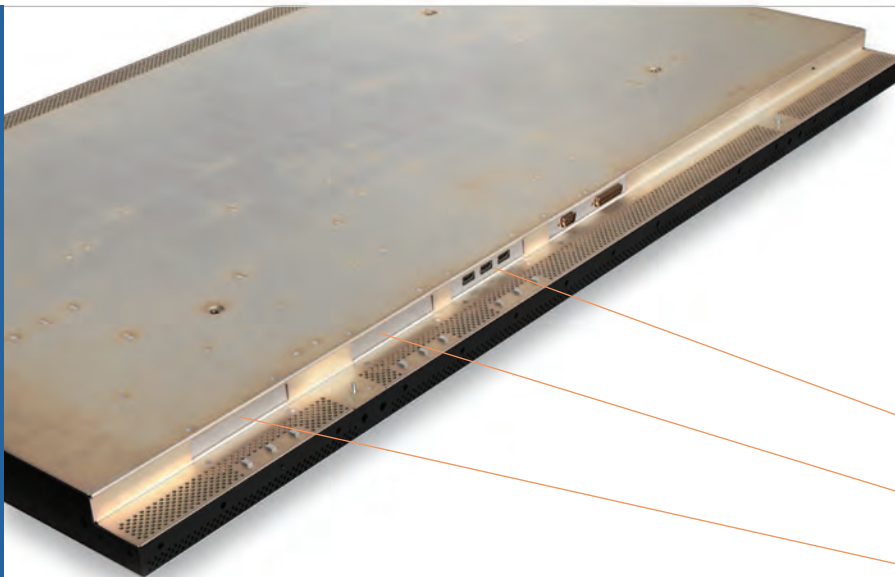

*PLEASE INQUIRE FOR STANDARD DEFINITION LCD MONITORS

4K MODULAR MONITORS

INPUTS YOUR WAY

The first of its kind, the ACS 4K Modular Monitor offers a simple yet effective solution for complex input needs: you choose the inputs. In addition to displaying stunning image detail in a class of its own, this innovative monitor eliminates the headache of trying to match your needs to predetermined combinations – your monitor, your choice.

CUSTOMIZED INPUTS

*Low profile**

Customizable input modules allow various input combinations

Depending on the size, 4K Modular Monitors have two or three input modules, each housing an input method that you select. Standard input modules include HDMI**, SDI and Composite/Component. Ethernet and Audio Output are also available as module options.